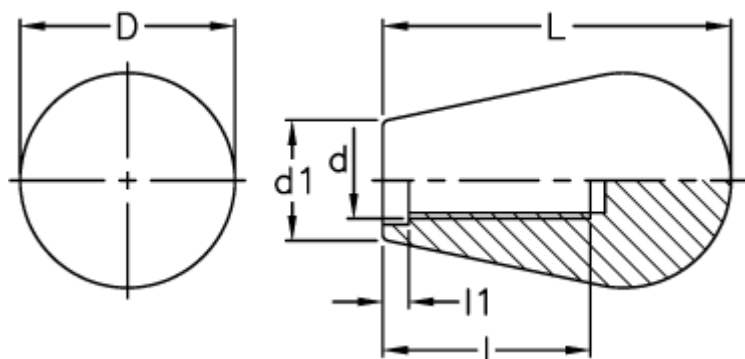

Data Sheet

Article number: 2304019801

Description: E+G Handle
I.147/40-M6

Measures

d = M6

D = 24

d1 = 14

l = 25

L = 40

l1 = 3.0